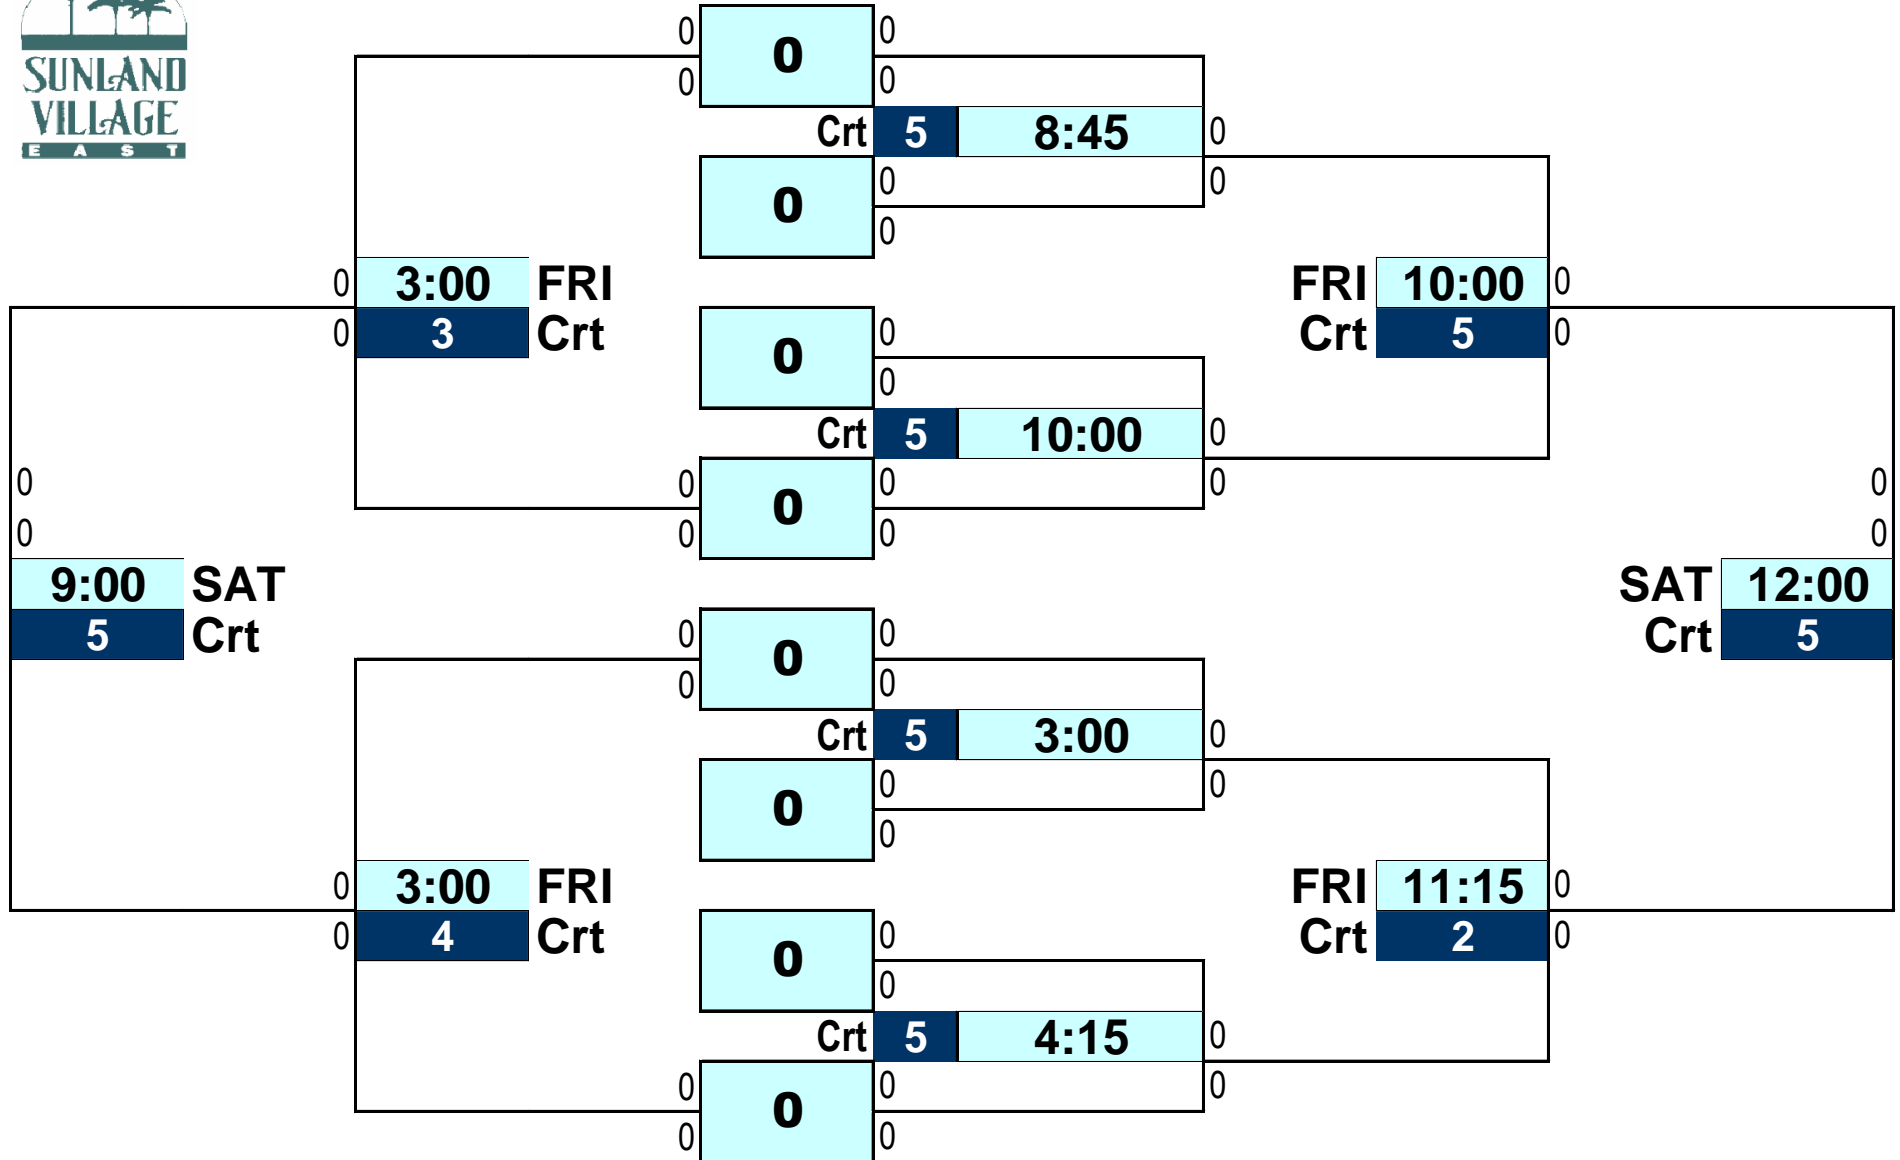

# EVENT: **5.5** MIXED

December 19, 20, 21, 2019

**CONSOLATION  
SAT**

**FRI**

**THUR**

**FRI**

**CHAMPIONSHIP  
SAT**

SVE TENNIS COURTS 380-1074

# EVENT: **6.0** MIXED

December 19, 20, 21, 2019

**CONSOLATION  
SAT**

**FRI**

**THUR**

**FRI**

**CHAMPIONSHIP  
SAT**

SVE TENNIS COURTS 380-1074

# EVENT: **6.5** MIXED

December 19, 20, 21, 2019

**CONSOLATION  
SAT**

**FRI**

**THUR**

**FRI**

**CHAMPIONSHIP  
SAT**

SVE TENNIS COURTS 380-1074

# EVENT: **7.0. MIXED**

December 19, 20, 21, 2019

**CONSOLATION  
SAT**

**FRI**

**THUR**

**FRI**

**CHAMPIONSHIP  
SAT**

**SVE TENNIS COURTS 380-1074**