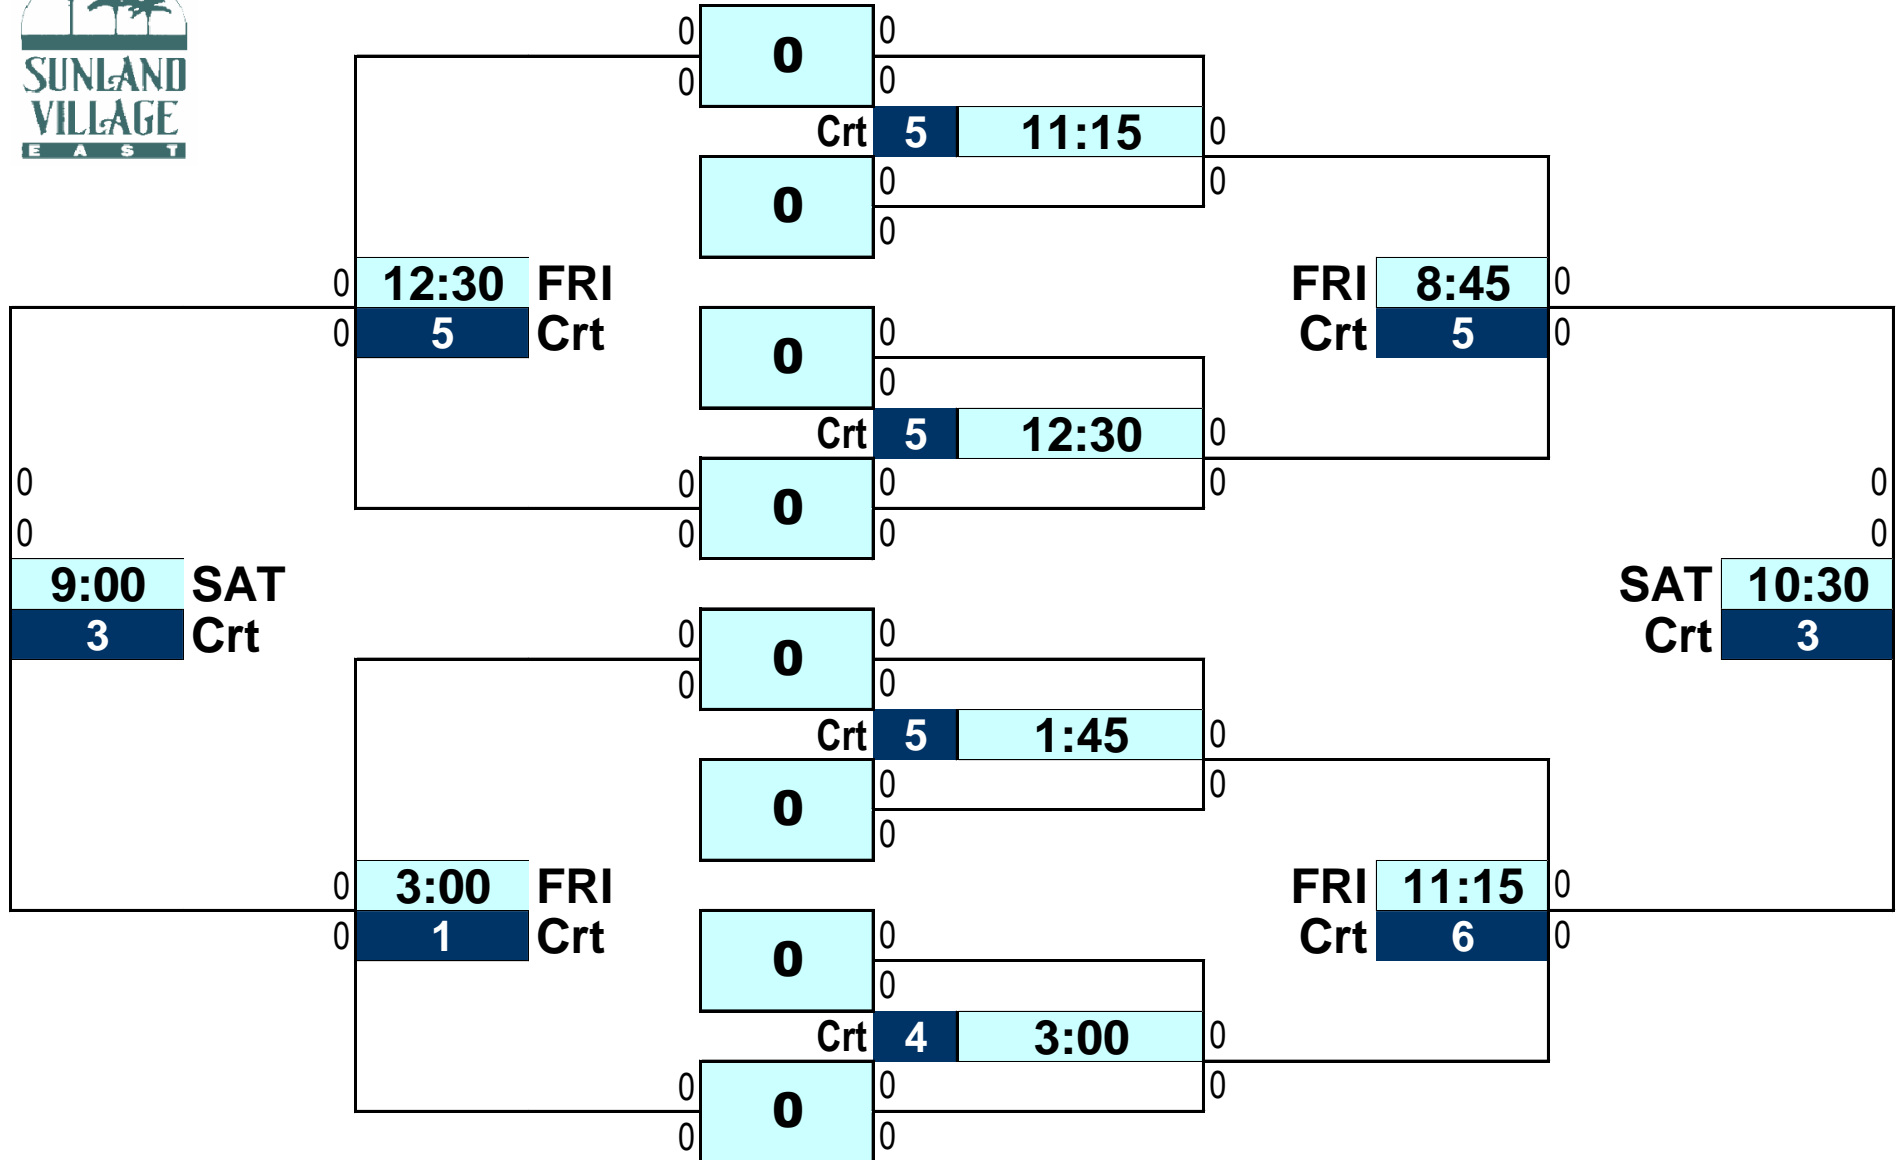

# EVENT: **6.0** MIXED

December 19, 20, 21, 2019

**CONSOLATION  
SAT**

**FRI**

**THUR**

**FRI**

**CHAMPIONSHIP  
SAT**

SVE TENNIS COURTS 380-1074

# EVENT: **6.5** MIXED

December 19, 20, 21, 2019

**CONSOLATION  
SAT**

**FRI**

**THUR**

**FRI**

**CHAMPIONSHIP  
SAT**

SVE TENNIS COURTS 380-1074

# EVENT: **7.0. MIXED**

December 19, 20, 21, 2019

**CONSOLATION  
SAT**

**FRI**

**THUR**

**FRI**

**CHAMPIONSHIP  
SAT**

**SVE TENNIS COURTS 380-1074**

# EVENT: **7.5** MIXED

December 19, 20, 21, 2019

**CONSOLATION  
SAT**

**FRI**

**THUR**

**FRI**

**CHAMPIONSHIP  
SAT**

SVE TENNIS COURTS 380-1074