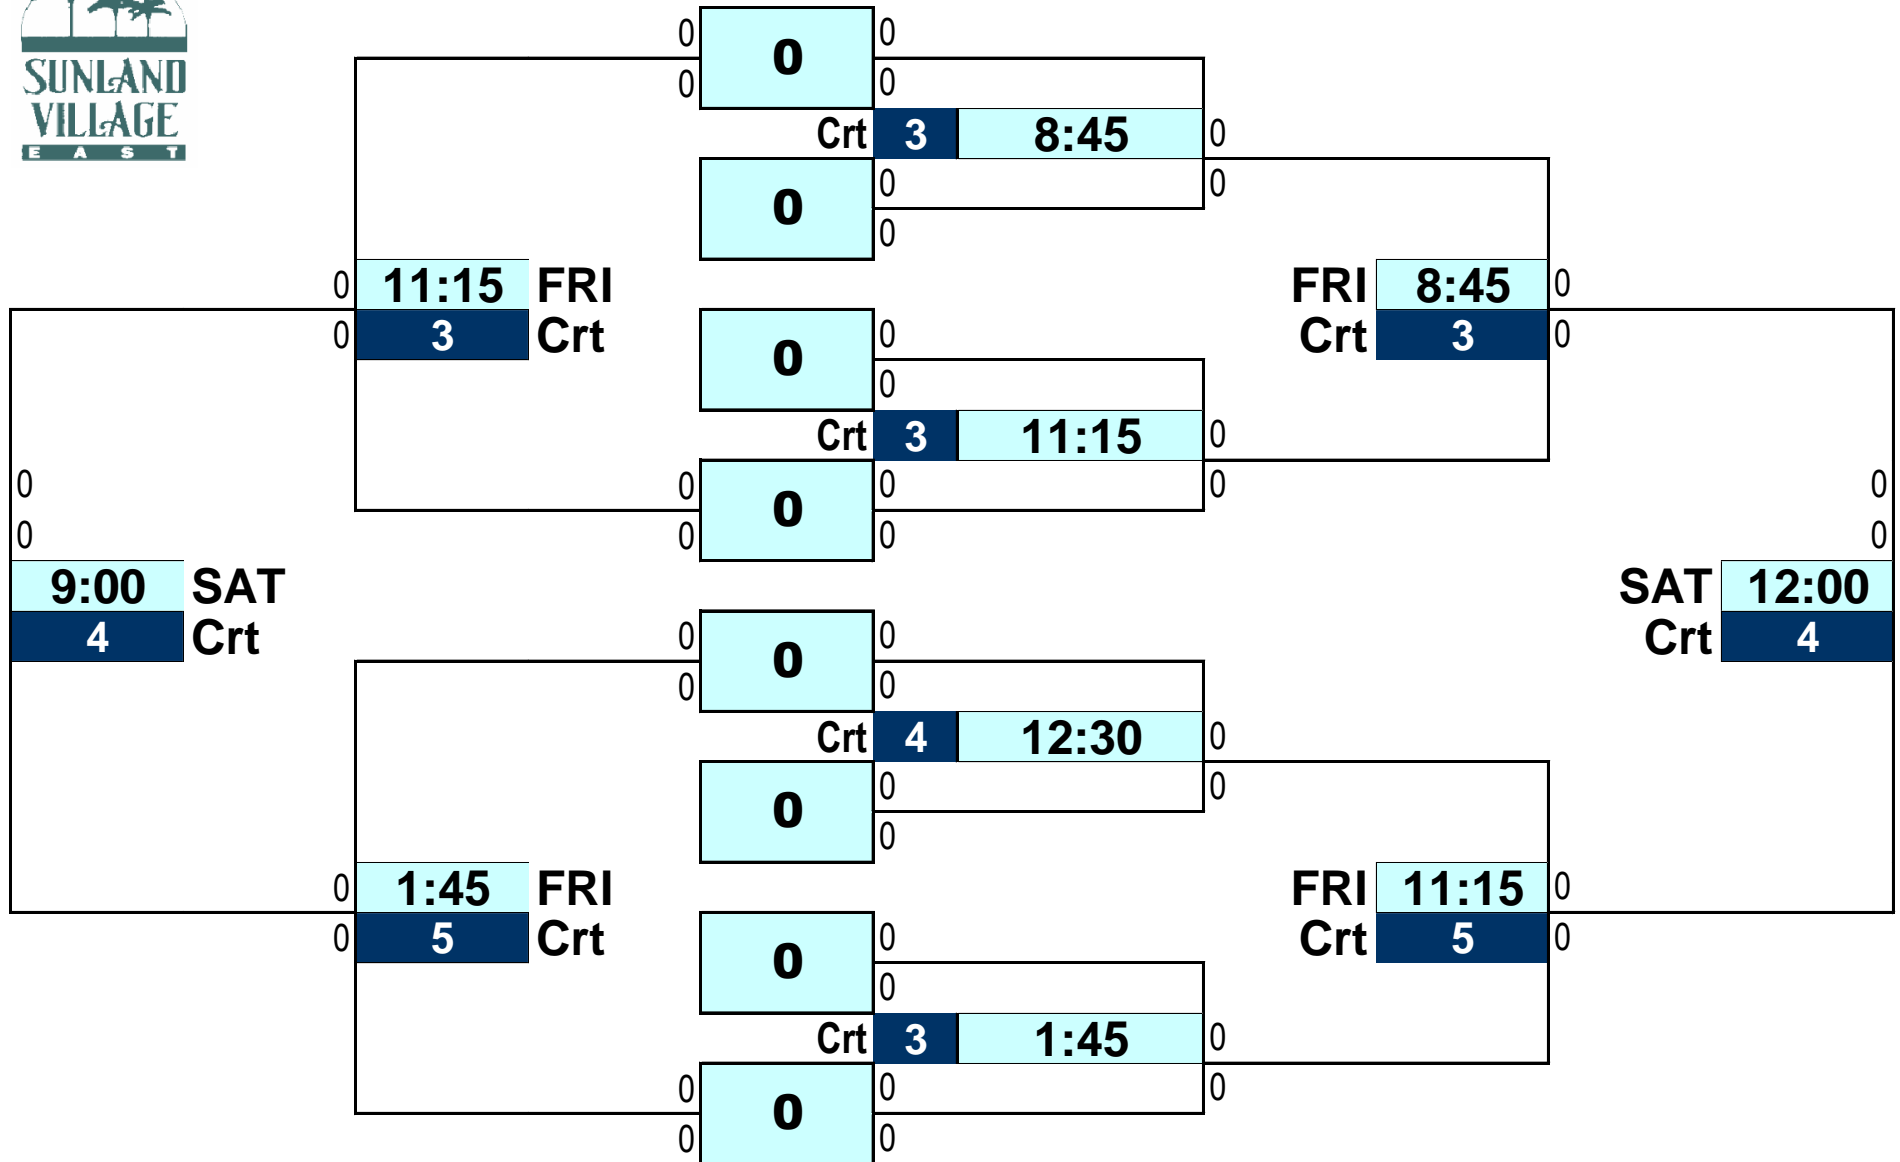

# EVENT: **6.5** MIXED

December 19, 20, 21, 2019

**CONSOLATION  
SAT**

**FRI**

**THUR**

**FRI**

**CHAMPIONSHIP  
SAT**

SVE TENNIS COURTS 380-1074

# EVENT: **7.0. MIXED**

December 19, 20, 21, 2019

**CONSOLATION  
SAT**

**FRI**

**THUR**

**FRI**

**CHAMPIONSHIP  
SAT**

**SVE TENNIS COURTS 380-1074**

# EVENT: **7.5** MIXED

December 19, 20, 21, 2019

**CONSOLATION  
SAT**

**FRI**

**THUR**

**FRI**

**CHAMPIONSHIP  
SAT**

SVE TENNIS COURTS 380-1074

# EVENT: **8.0** MIXED

December 19, 20, 21, 2019

**CONSOLATION  
SAT**

**FRI**

**THUR**

**FRI**

**CHAMPIONSHIP  
SAT**

SVE TENNIS COURTS 380-1074