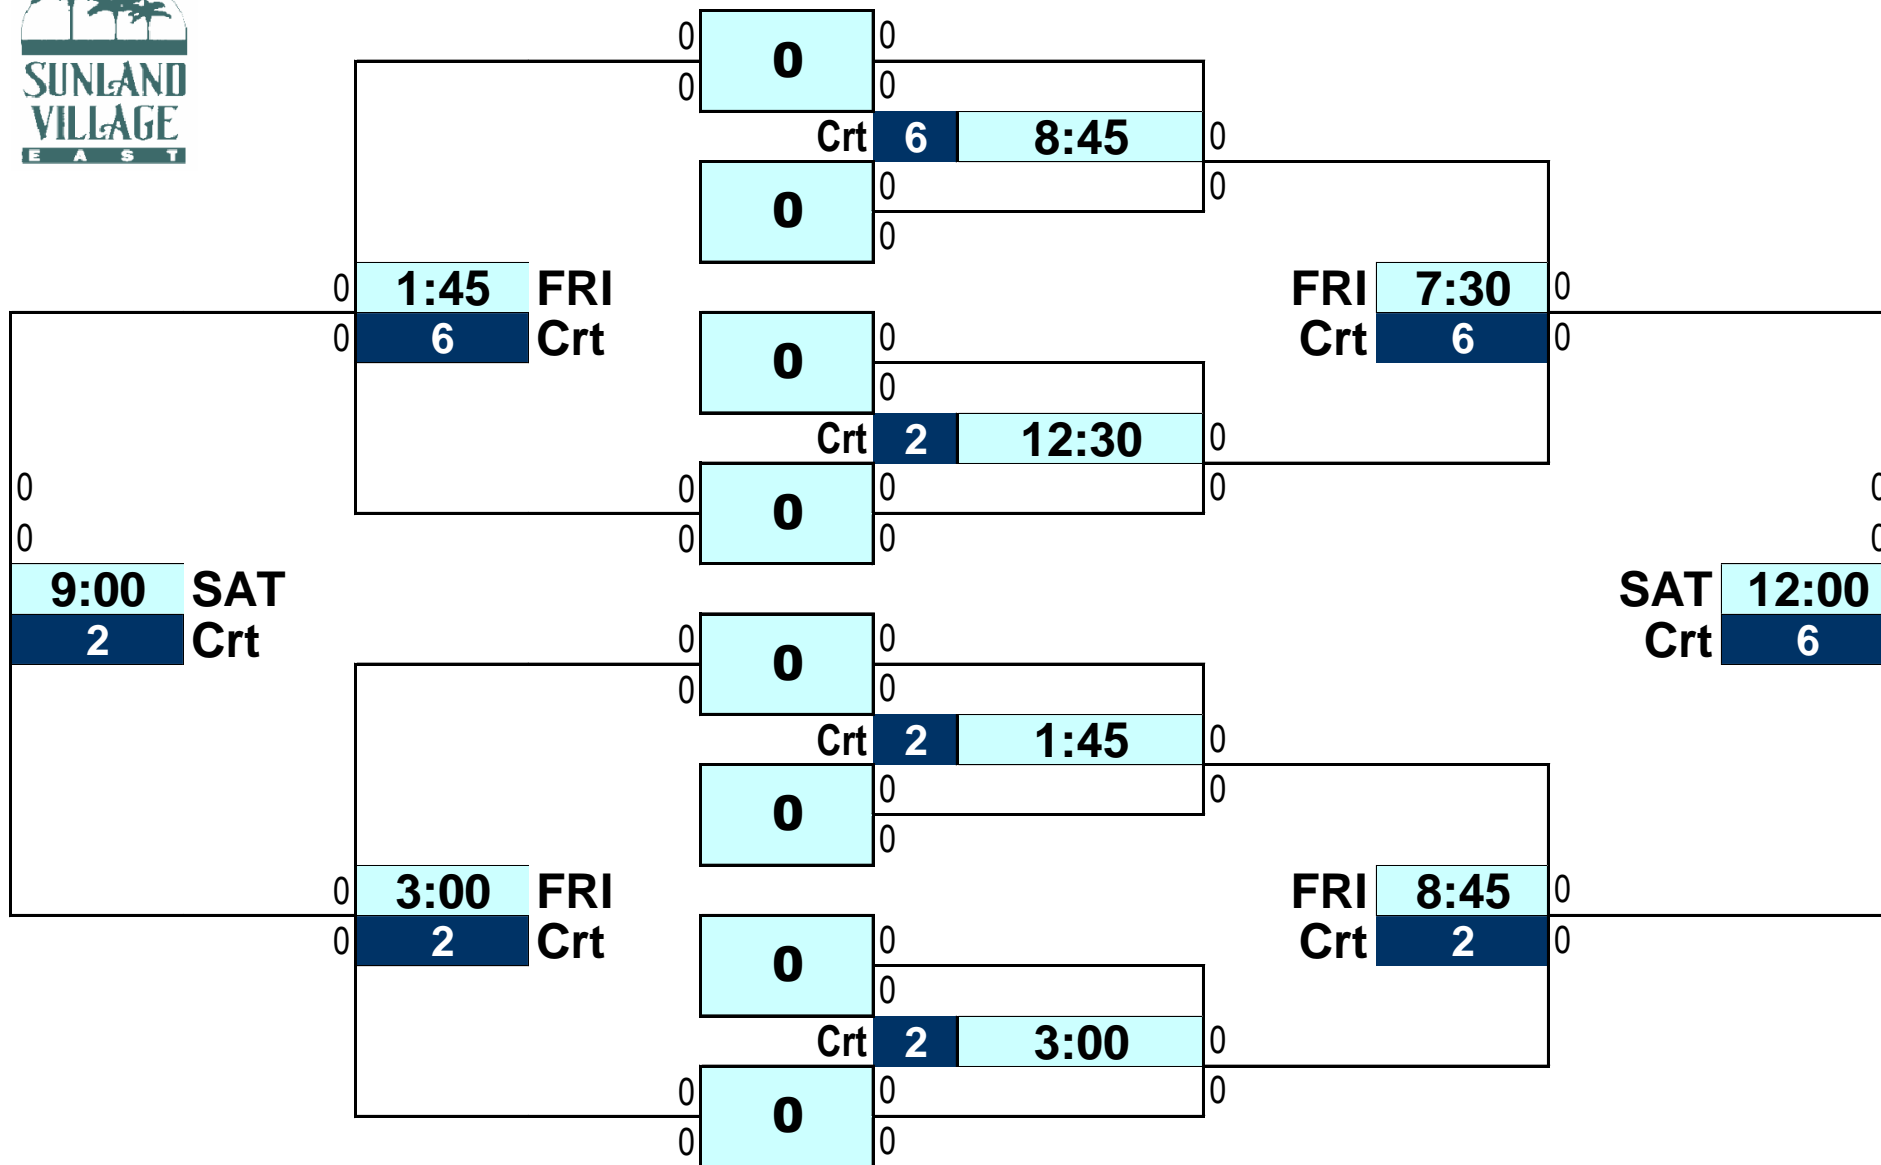

# EVENT: **4.5** MIXED

December 19, 20, 21, 2019

**CONSOLATION  
SAT**

**FRI**

**THUR**

**FRI**

**CHAMPIONSHIP  
SAT**

SVE TENNIS COURTS 380-1074

# EVENT: **5.0** MIXED

December 19, 20, 21, 2019

**CONSOLATION  
SAT**

**FRI**

**THUR**

**FRI**

**CHAMPIONSHIP  
SAT**

SVE TENNIS COURTS 380-1074

# EVENT: **5.5** MIXED

December 19, 20, 21, 2019

**CONSOLATION  
SAT**

**FRI**

**THUR**

**FRI**

**CHAMPIONSHIP  
SAT**

SVE TENNIS COURTS 380-1074

# EVENT: **6.0** MIXED

December 19, 20, 21, 2019

**CONSOLATION  
SAT**

**FRI**

**THUR**

**FRI**

**CHAMPIONSHIP  
SAT**

SVE TENNIS COURTS 380-1074